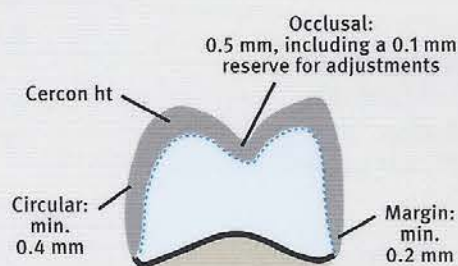

Cercon ht Full Contour Zirconia allows for conservative tooth preparation

Classic preparation for all-ceramic crowns

Conservative preparation for full contour crowns

Cercon ht, crowns 13-15, conservative preparation, full contour restoration.

Classic preparation for all-ceramic bridges

Conservative preparation for full contour bridges

Cercon ht, bridge 29-31, conservative preparation, full contour posterior bridge.

Cercon ht, bridge 2-4, conservative preparation, full contour posterior bridge.