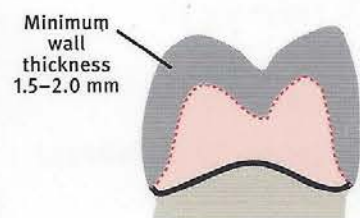

Cercon ht Full Contour Zirconia allows for conservative tooth preparation

Classic preparation for all-ceramic crowns

Conservative preparation for full contour crowns

Cercon ht, crowns 13-15, conservative preparation, full contour restoration.

Classic preparation for all-ceramic bridges

Conservative preparation for full contour bridges

Cercon ht, bridge 29-31, conservative preparation, full contour posterior bridge.

Cercon ht, bridge 2-4, conservative preparation, full contour posterior bridge.