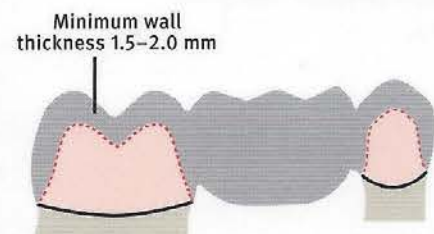

Cercon ht Full Contour Zirconia allows for conservative tooth preparation

Classic preparation for all-ceramic crowns

Conservative preparation for full contour crowns

Cercon ht, crowns 13-15, conservative preparation, full contour restoration.

Classic preparation for all-ceramic bridges

Conservative preparation for full contour bridges

Cercon ht, bridge 29-31, conservative preparation, full contour posterior bridge.

Cercon ht, bridge 2-4, conservative preparation, full contour posterior bridge.