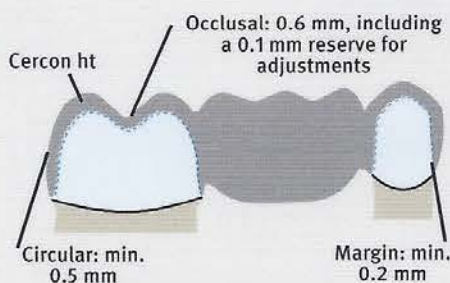

Cercon ht Full Contour Zirconia allows for conservative tooth preparation

Classic preparation for all-ceramic crowns

Conservative preparation for full contour crowns

Cercon ht, crowns 13-15, conservative preparation, full contour restoration.

Classic preparation for all-ceramic bridges

Conservative preparation for full contour bridges

Cercon ht, bridge 29-31, conservative preparation, full contour posterior bridge.

Cercon ht, bridge 2-4, conservative preparation, full contour posterior bridge.